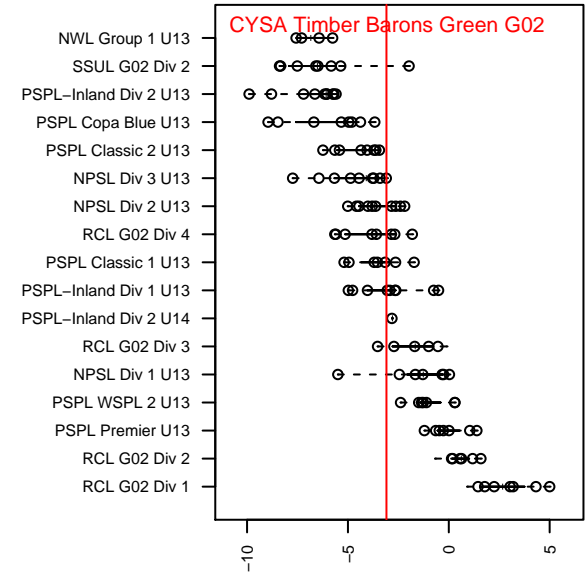

CYSA Timber Barons Green G02

Cowlitz Youth Soccer Assoc.
 Kelso, WA
 G02 total strength=814
 attack=1.43 defense=0.77
 fall league = PTT G02 Div 1 Red
 spr league = Spr OYS G02 Div 1 Red

alt names used:
 CYSA TIMBER BARONS (WA)
 Timber Barons [G]'02
 Timber Barons '02 green
 Timber Barons 02G
 Timber Barons 02G

Venues played:
 2015 KITG GU13 Green
 2015 Bend Premier Cup U13G BRONZE U13
 2015 Summer Slam Gold U13
 2015 PTT G02 Division 1 Red
 2015 Spr OYS G02 Division 1 Red

CYSA Timber Barons Green G02
 Dots are actual minus expected GF (blue circles) and GA (red triangles).
 Blue line is smoothed change in attack strength. Red is smoothed change in defense strength.

**attack and defense variance (black dot)
relative to other teams
and top 10 in region**

**attack and defense rating
relative to others at age
and all opponents in last 13 months**

Performance relative to 13 month average