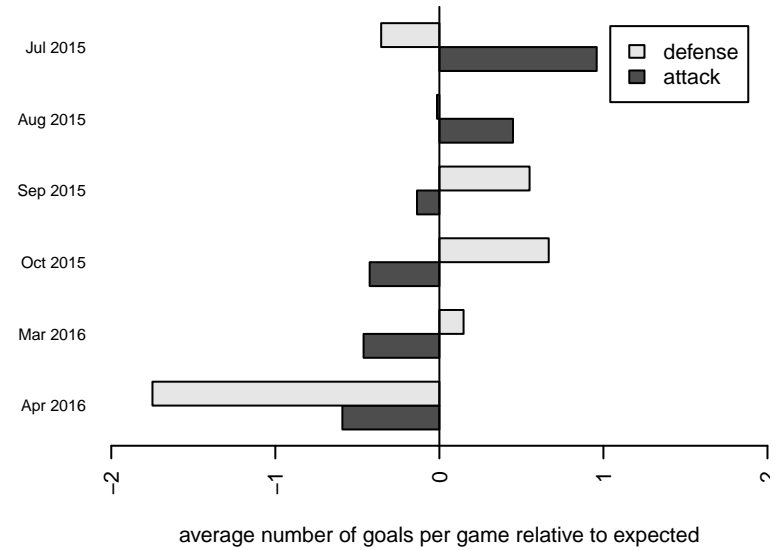

Performance relative to 13 month average